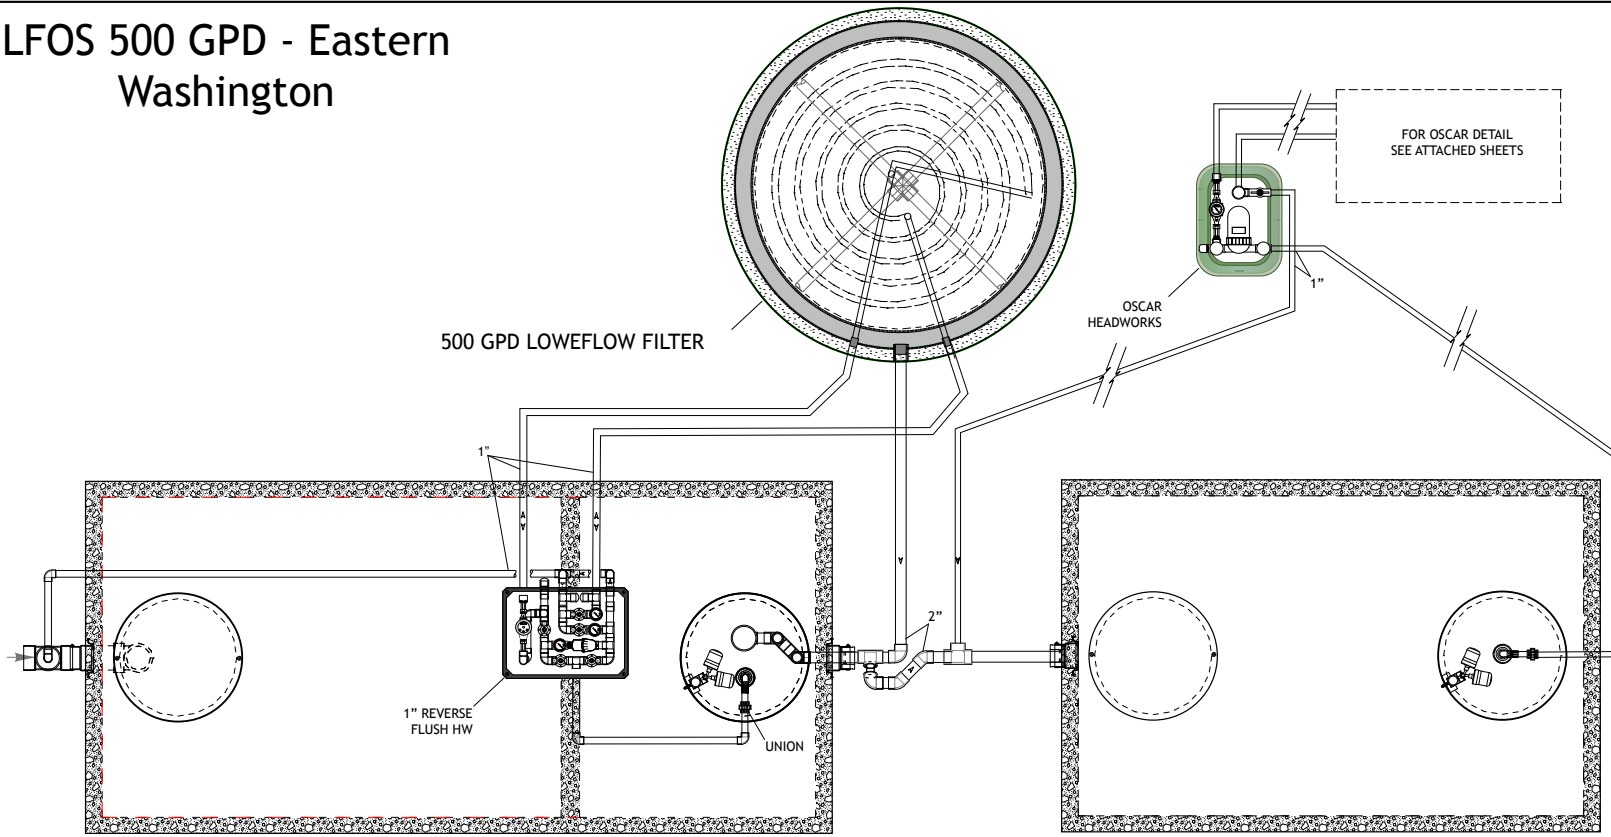

# LFOS 500 GPD - Eastern Washington

## 1500 GAL. 2 COMPARTMENT SETTLING/ RECIRC TANK

## 1000 GAL. CLARIFIER/ DISCHARGE TANK