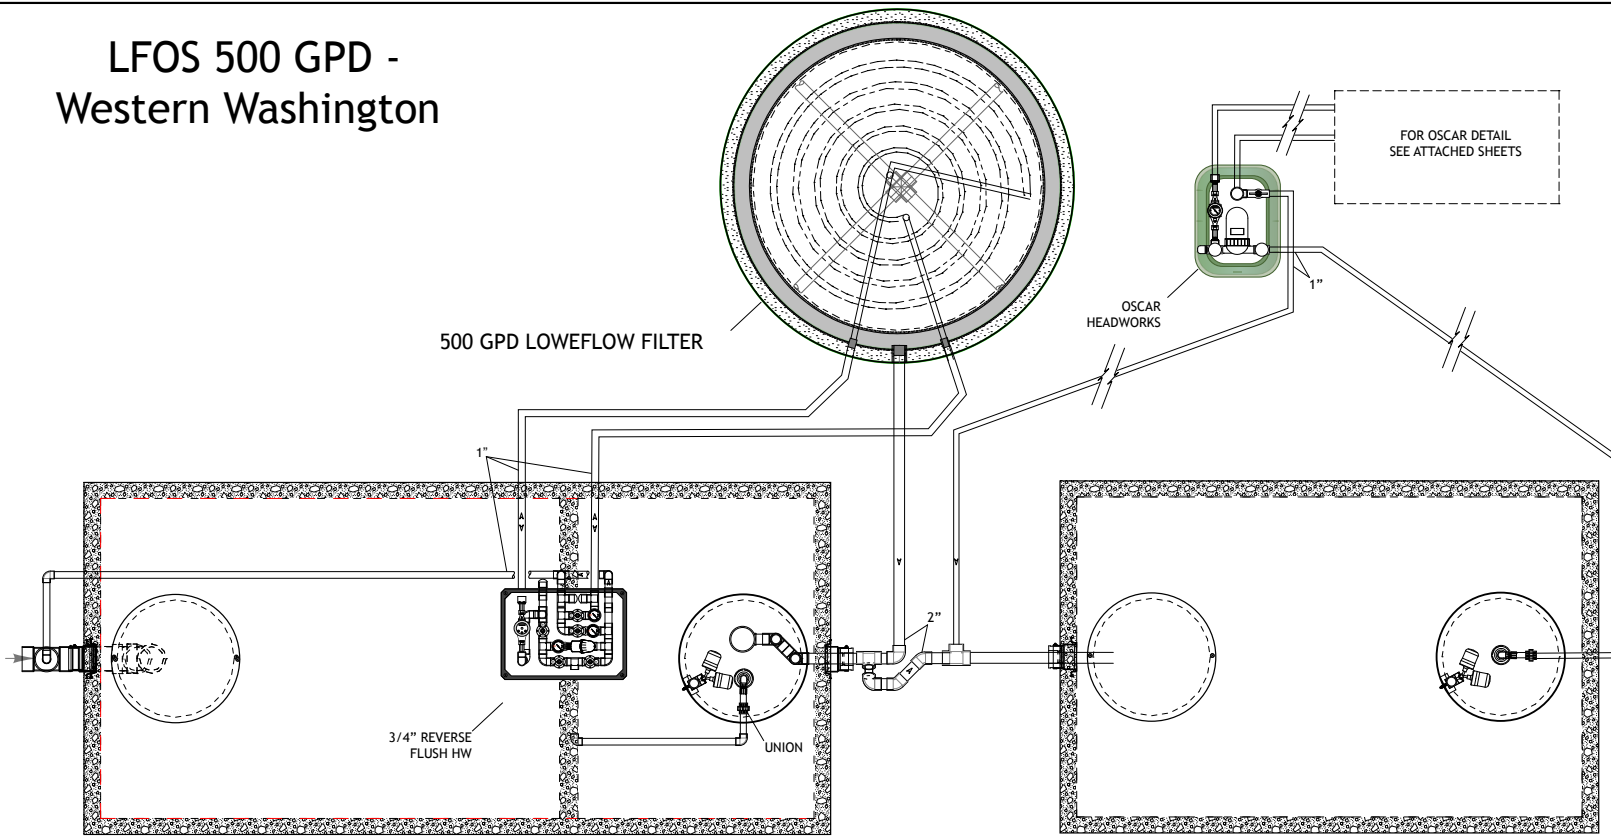

LFOS 500 GPD - Western Washington

NTS

1500 GAL. 2 COMPARTMENT SETTLING/ RECIRC TANK

1000 GAL. CLARIFIER/ DISCHARGE TANK